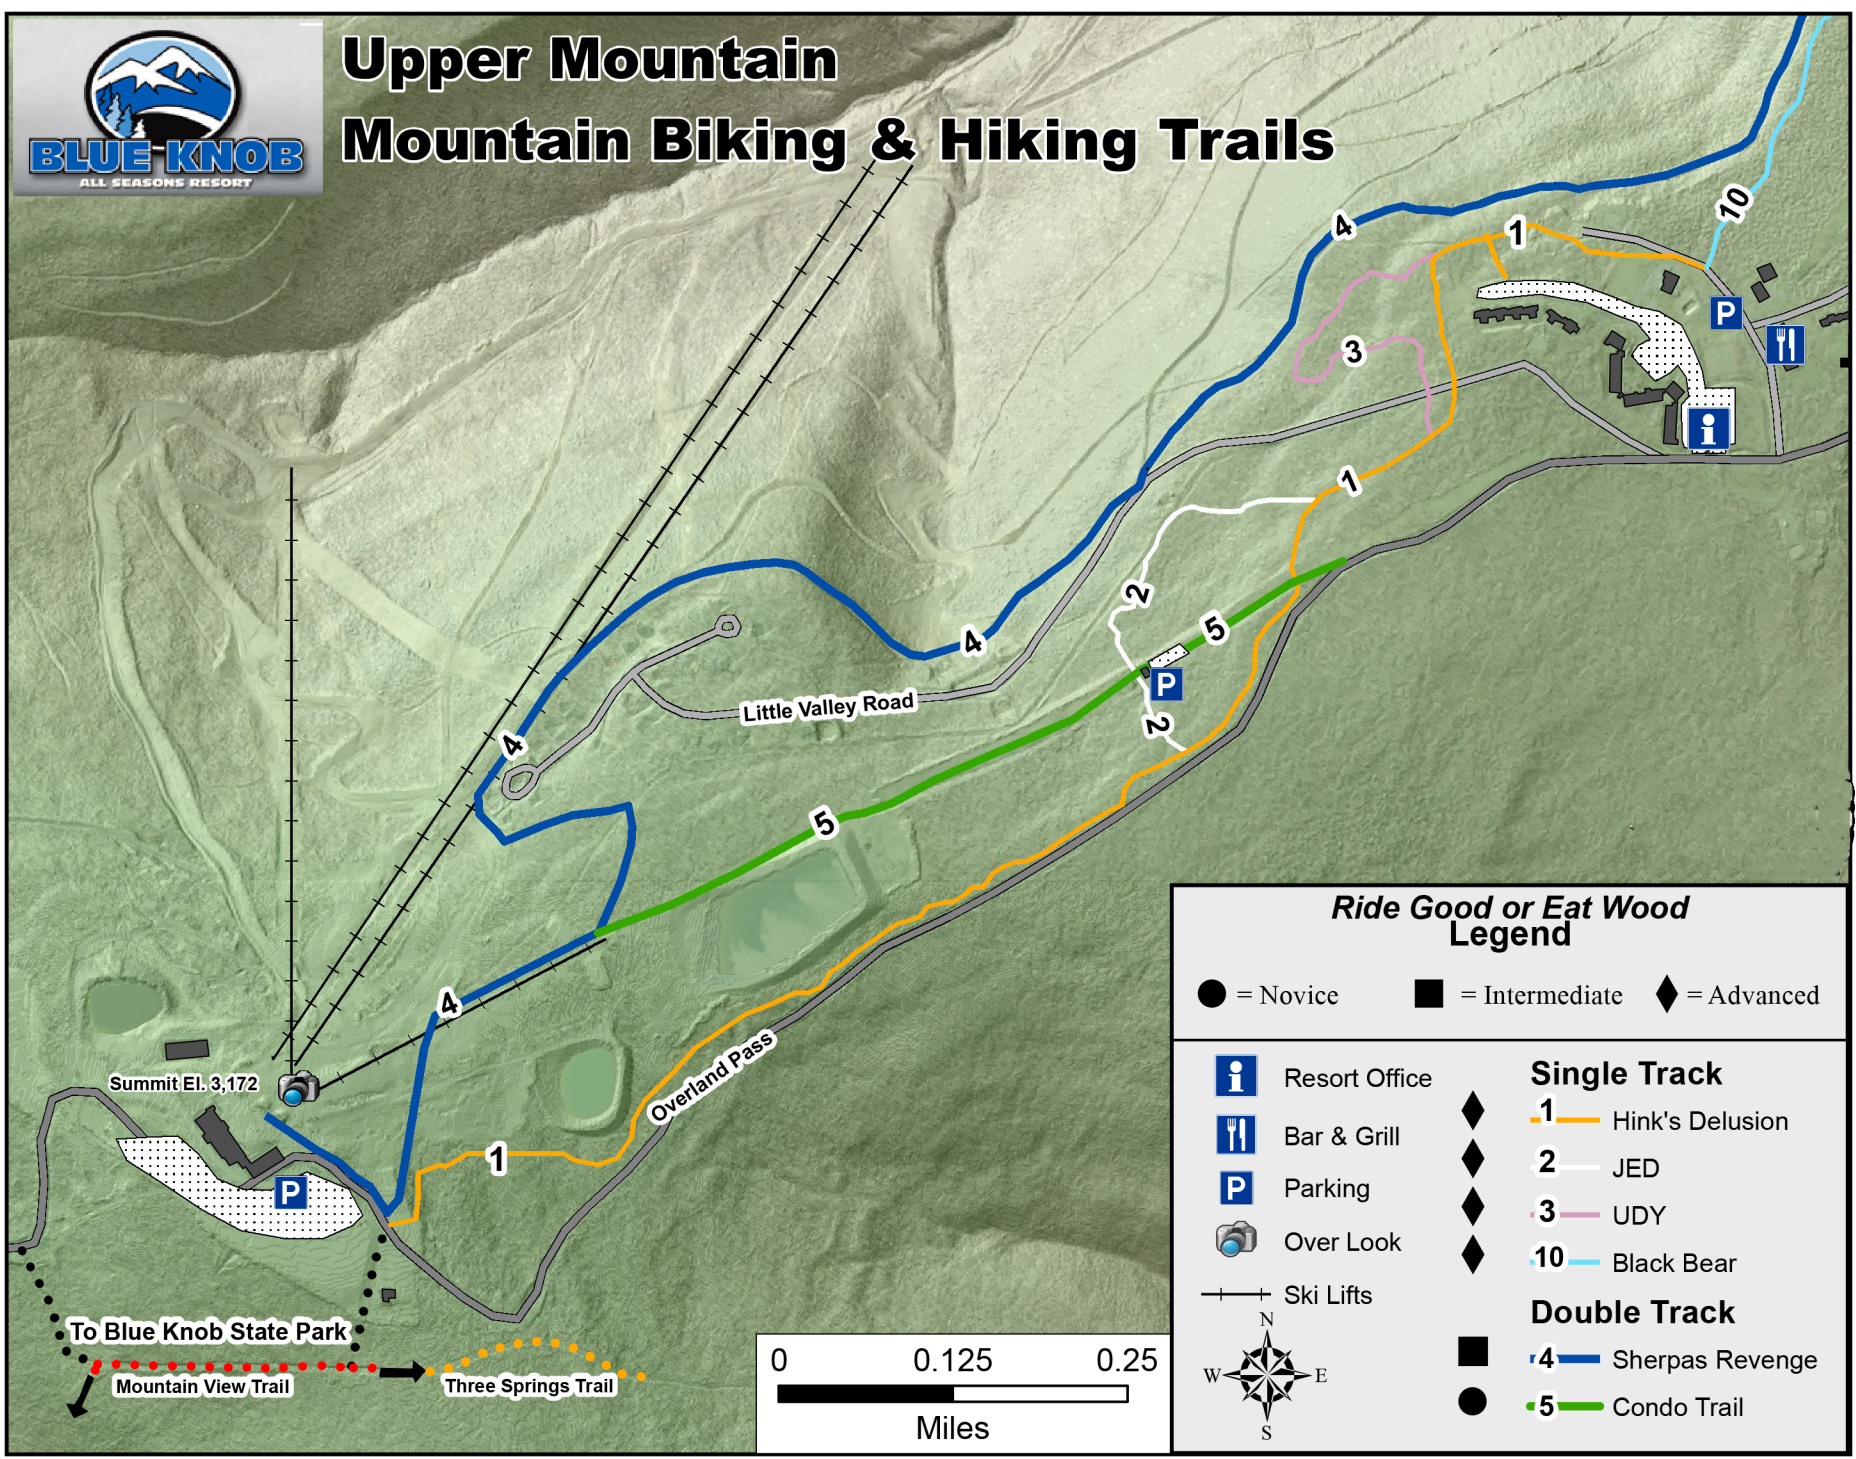

Upper Mountain Mountain Biking & Hiking Trails