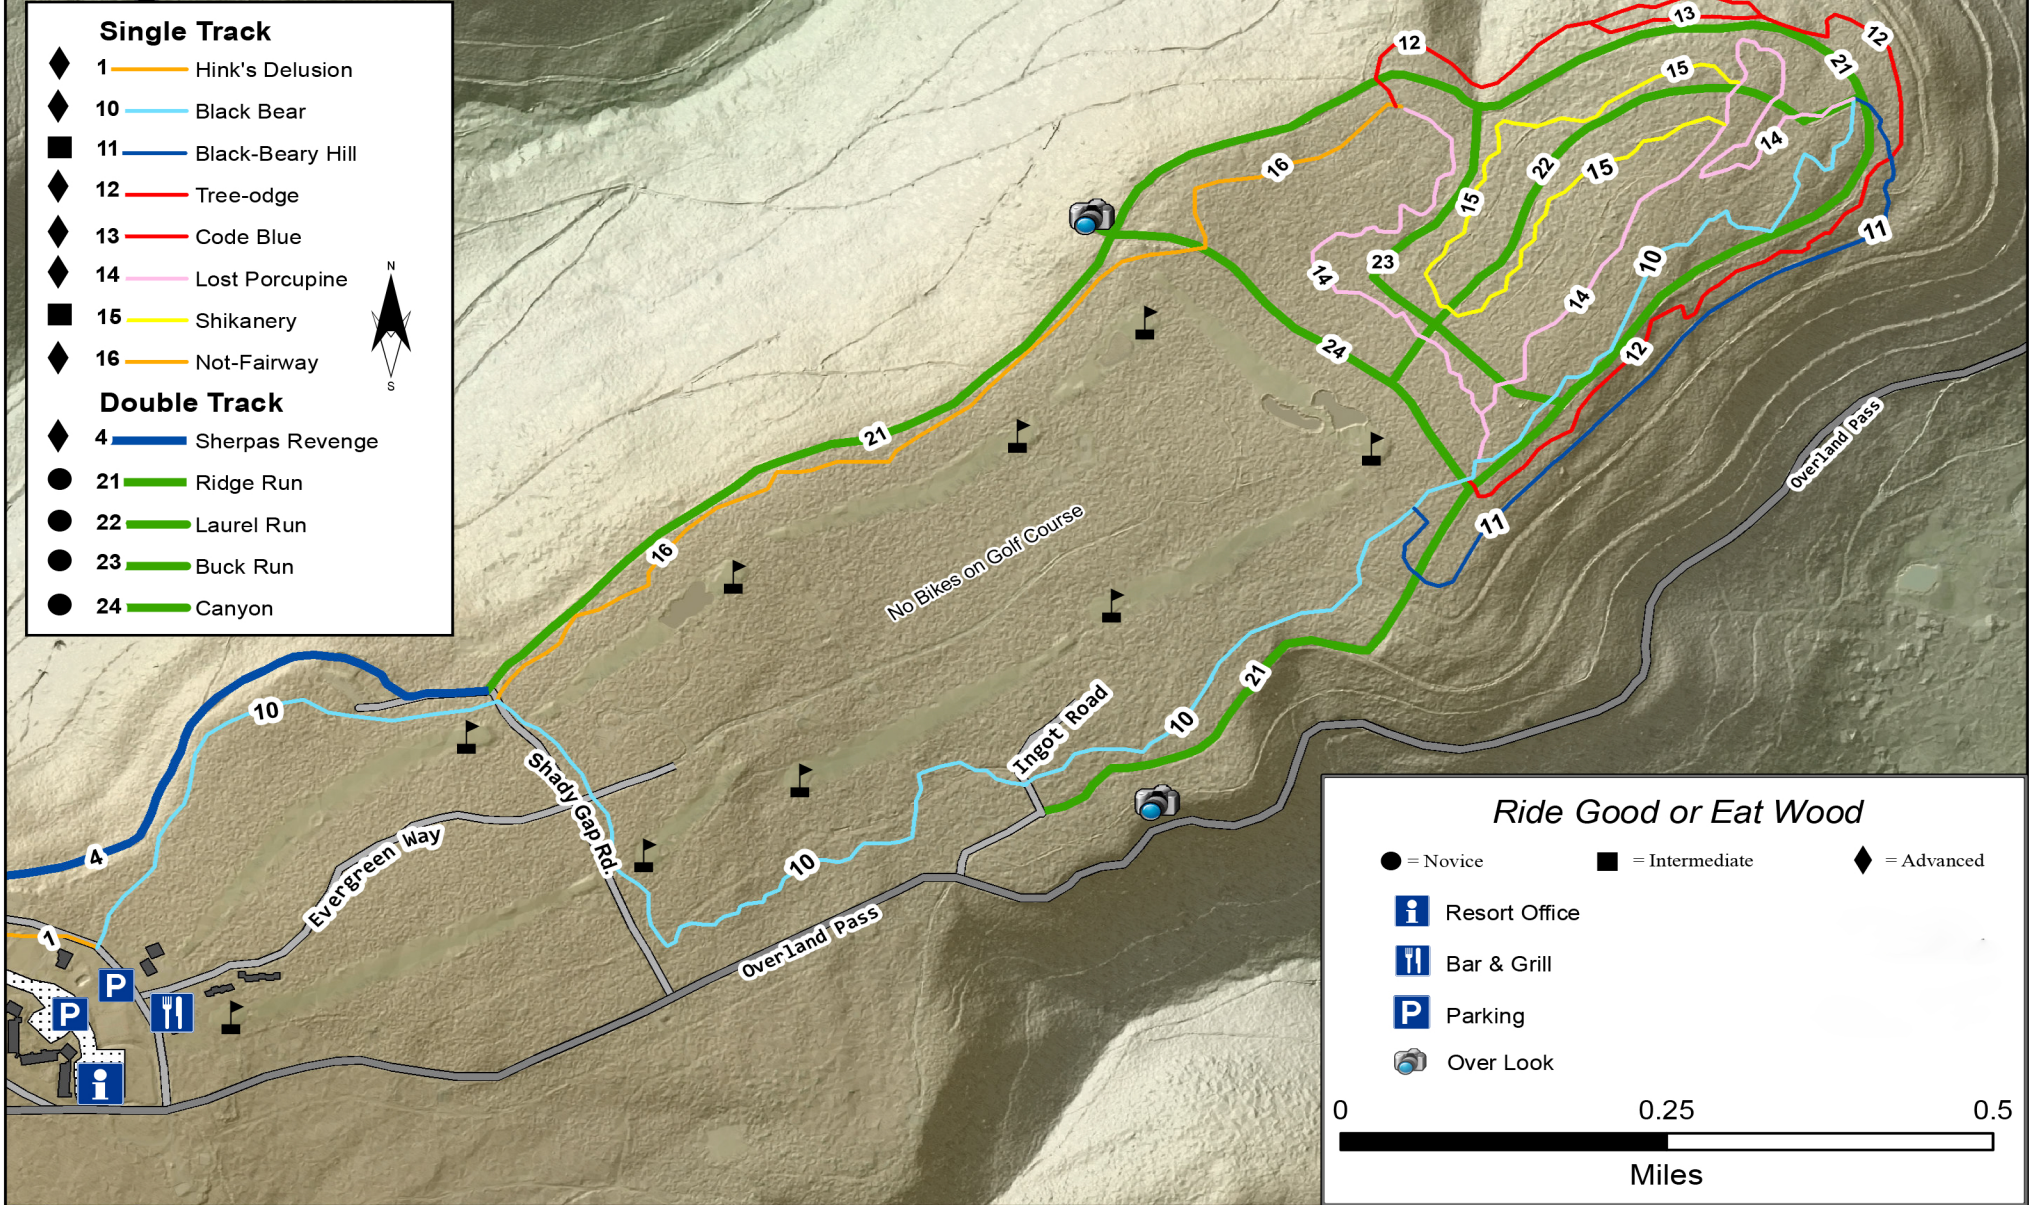

Lower Mountain Mountain Biking & Hiking Trails

Single Track

- ◆ 1 — Hink's Delusion
- ◆ 10 — Black Bear
- ◆ 11 — Black-Bear Hill
- ◆ 12 — Tree-edge
- ◆ 13 — Code Blue
- ◆ 14 — Lost Porcupine
- ◆ 16 — Shikanery
- ◆ 16 — Not-Fairway

Double Track

- ◆ 4 — Sherpas Revenge
- 21 — Ridge Run
- 22 — Laurel Run
- 23 — Buck Run
- 24 — Canyon

Ride Good or Eat Wood

- = Novice
- = Intermediate
- ◆ = Advanced

- Resort Office
- Bar & Grill
- Parking
- Over Look

0 0.25 0.5
Miles